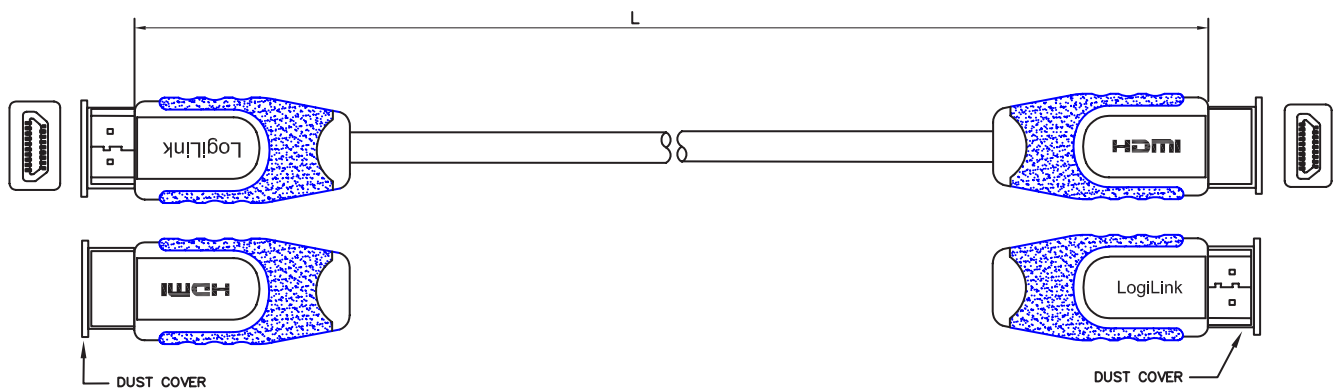

High Resolution

Supports resolution up to
4096 x 2160@60Hz and ultra HD 4K x 2K.

Gold Plated Connectors

HDMI-A male to HDMI-A male with gold plated.

* The specifications and pictures are subject to change without notice.
*All trade names referenced are the registered namework of their respective owners.

Made in China

Best Connectivity

LogiLink®

High Speed HDMI™ Cable
with Ethernet
for 4K x 2K@60Hz

Art. No.: CH0061
CH0062
CH0063
CH0064

CH0065
CH0066
CH0067

Features:

- » Transmission of audio, video and ethernet data
- » Compatible with any HDMI device and 3D support

Specifications:

Connection 1	HDMI A type, male
Connection 2	HDMI A type, male
Connector Material	Gold-Plated
Max. Resolution	4K x 2K@60Hz
Color	Black and blue

Technical Drawing:

* The specifications and pictures are subject to change without notice.
*All trade names referenced are the registered namework of their respective owners.