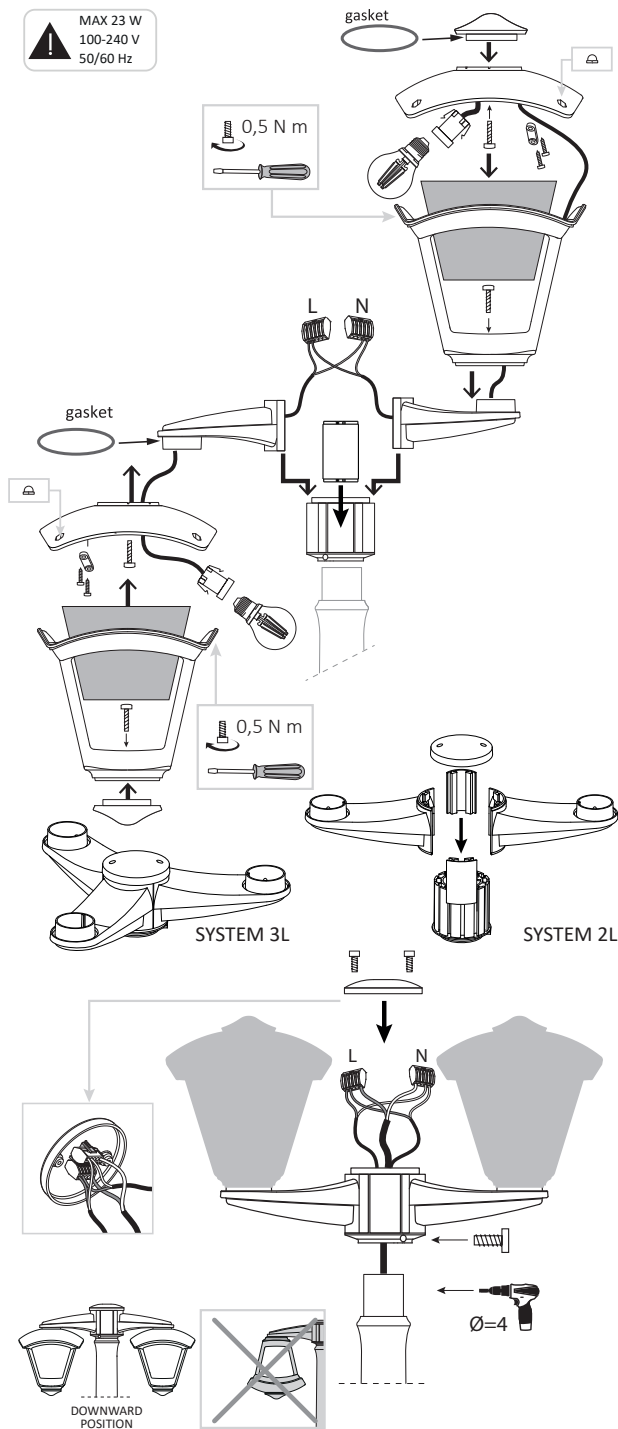

SYSTEM INSTALLATION

MAX 23 W
100-240 V
50/60 Hz