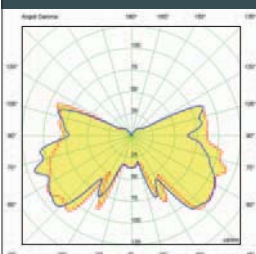

**CCT SETTABLE LED LAMP**

2700 K 4000 K 6500 K

**PHOTOMETRIC DATA SAMPLE**

**ROBY lantern clear with Fumagalli Filament Led Lamp 6,5W.**

POST height 1mt  
6x6mt area: average 6 lux

The photometric data for all the versions are available upon request or on our website.